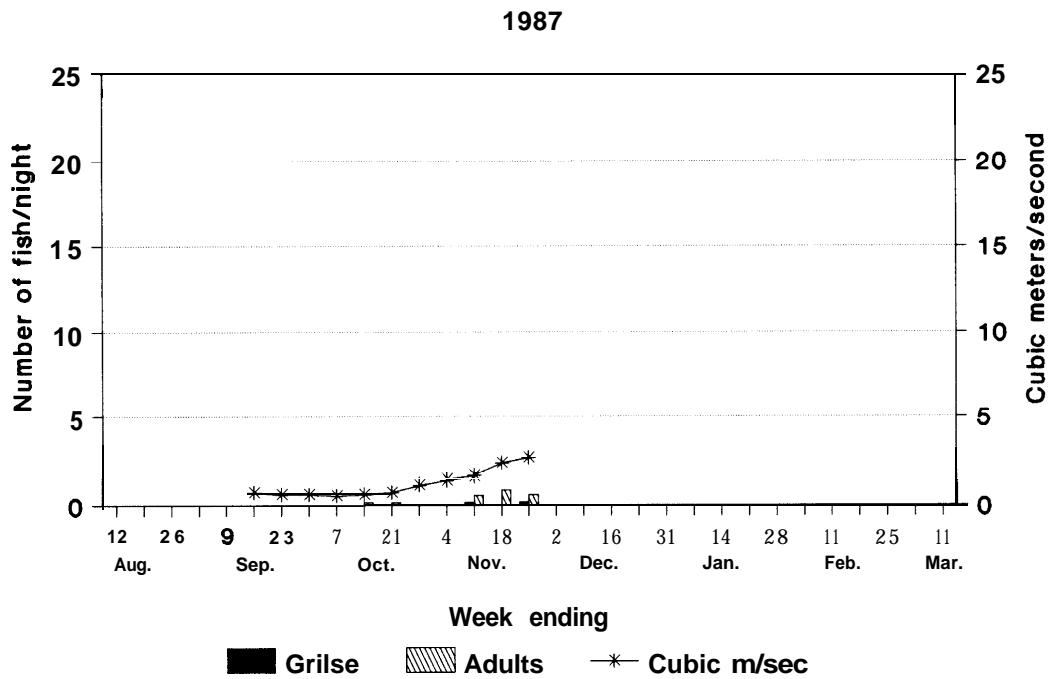

Figure 8. Coho salmon run timing, South Fork Trinity River basin, 1984 through 1990.

Figure 8 (continued). Coho salmon run timing, South Fork Trinity River basin, 1984 through 1990.

Figure 8 (continued). Coho salmon run timing, South Fork Trinity River basin, 1984 through 1990.

Figure 8 (continued). Coho salmon run timing, South Fork Trinity River basin, 1984 through 1990.