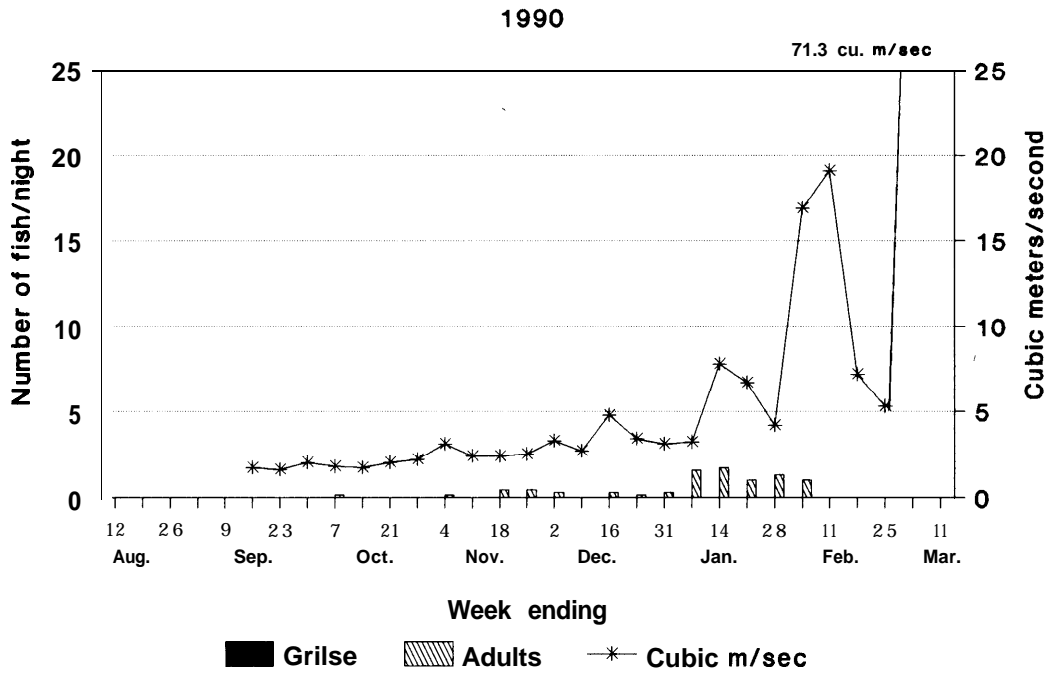

Figure 8. Coho salmon run timing, South Fork Trinity River basin, 1984 through 1990.

Figure 8 (continued). Coho salmon run timing, South Fork Trinity River basin, 1984 through 1990.

Figure 8 (continued). Coho salmon run timing, South Fork Trinity River basin, 1984 through 1990.

Figure 8 (continued). Coho salmon run timing, South Fork Trinity River basin, 1984 through 1990.