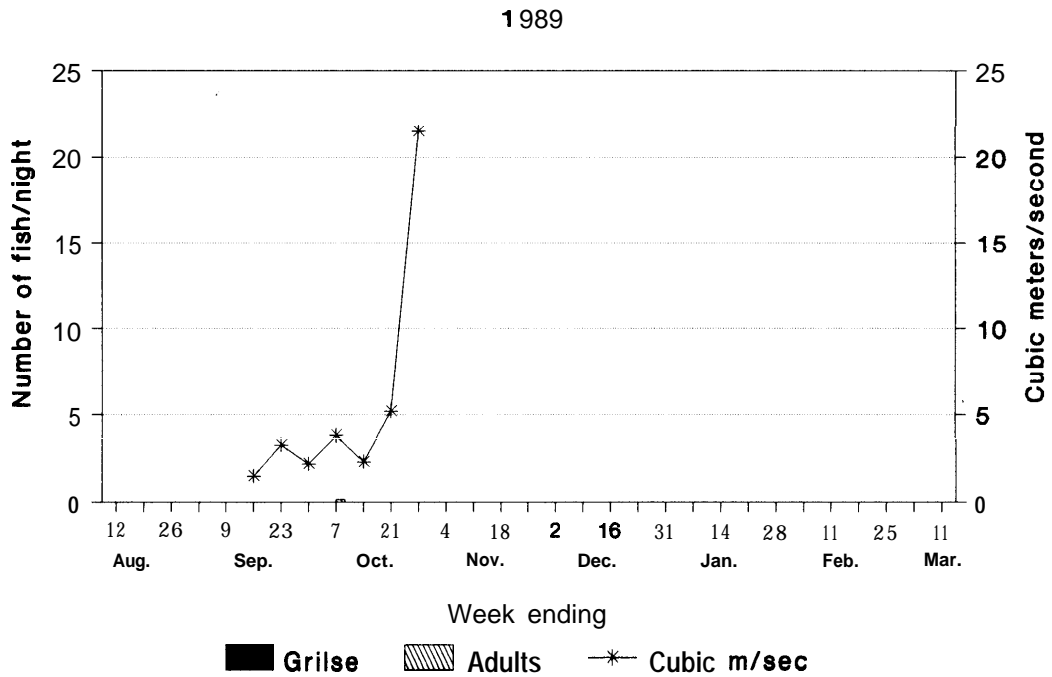

Figure 8. Coho salmon run timing, South Fork Trinity River basin, 1984 through 1990.

Figure 8 (continued). Coho salmon run timing, South Fork Trinity River basin, 1984 through 1990.

Figure 8 (continued). Coho salmon run timing, South Fork Trinity River basin, 1984 through 1990.

Figure 8 (continued). Coho salmon run timing, South Fork Trinity River basin, 1984 through 1990.