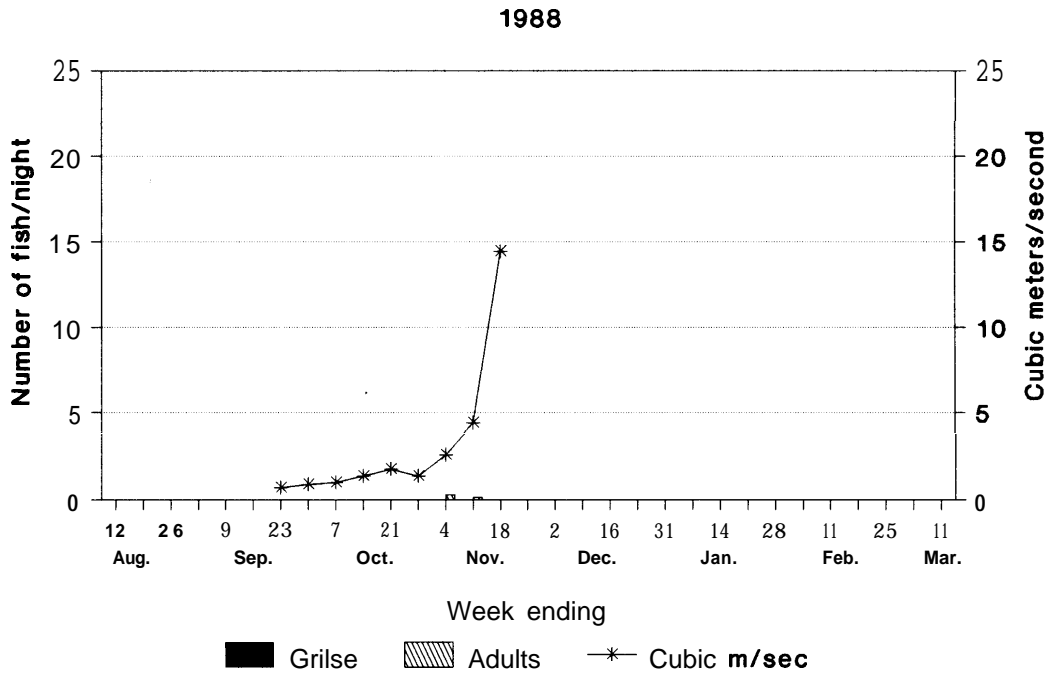

Figure 8. Coho salmon run timing, South Fork Trinity River basin, 1984 through 1990.

Figure 8 (continued). Coho salmon run timing, South Fork Trinity River basin, 1984 through 1990.

Figure 8 (continued). Coho salmon run timing, South Fork Trinity River basin, 1984 through 1990.

Figure 8 (continued). Coho salmon run timing, South Fork Trinity River basin, 1984 through 1990.