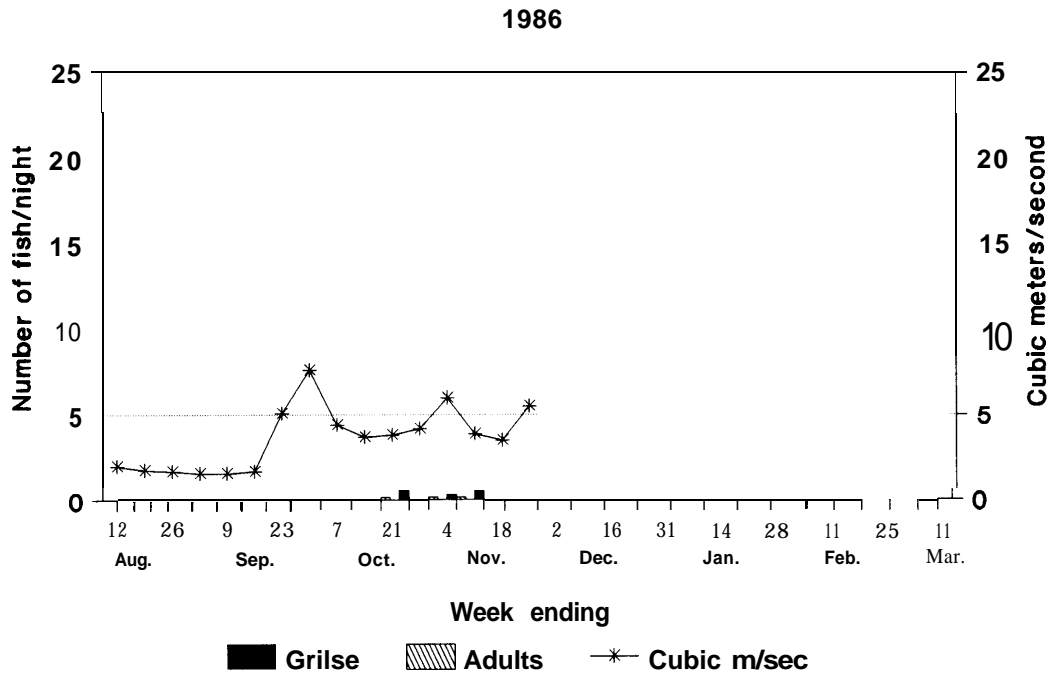

Figure 8. Coho salmon run timing, South Fork Trinity River basin, 1984 through 1990.

Figure 8 (continued). Coho salmon run timing, South Fork Trinity River basin, 1984 through 1990.

Figure 8 (continued). Coho salmon run timing, South Fork Trinity River basin, 1984 through 1990.

Figure 8 (continued). Coho salmon run timing, South Fork Trinity River basin, 1984 through 1990.